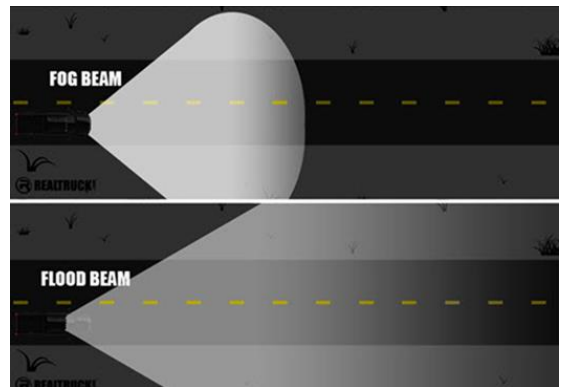

Model	GT3300 30W	GT3300 60W	GT3300 80W	GT3300 100W	GT3300 120W
LED Power	30W	60W	80W	100W	120W
Dimensions	11 Inch	15 Inch	18 Inch	20 Inch	22 Inch
Voltage	10-30V DC	10-30V DC	10-30V DC	10-30V DC	10-30V DC
Waterproof	IP 67	IP 67	IP 67	IP 67	IP 67
CCT	6000K	6000K	6000K	6000K	6000K
Beam Pattern	Spot	Spot	Spot	Spot	Spot
Spot	30 Degree	30 Degree	30 Degree	30 Degree	30 Degree
Body Color	Black	Black	Black	Black	Black
Material	Diecast Aluminum Housing	Diecast Aluminum Housing	Diecast Aluminum Housing	Diecast Aluminum Housing	Diecast Aluminum Housing
Lens Material	PC	PC	PC	PC	PC
Mounting Brackets	Alu Firm Bracket	Alu Firm Bracket	Alu Firm Bracket	Alu Firm Bracket	Alu Firm Bracket