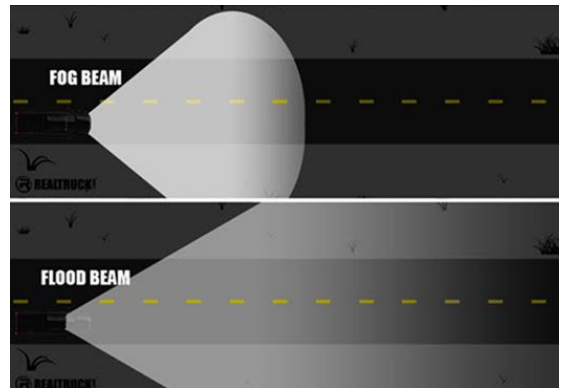

BAR LIGHT

- GT3501 120W 120 Watt LED Bar Light (curved)
- GT3501 180W 180 Watt LED Bar Light (Curved)
- GT3502 240W 240 Watt LED Bar Light (Curved)

Model	GT3501 120W	GT3501 180W	GT3502 240W
LED Power	120W	180W	240W
Dimension	24 Inch	32 Inch	52 Inch
Voltage	10-30V DC	10-30V DC	10-30V DC
Waterproof	IP 67	IP 67	IP 67
CCT	6000K	6000K	6000K
Beam Pattern	Combo	Combo	Combo
Flood	90 Degree	90 Degree	90 Degree
Spot	8 Degree	8 Degree	8 Degree
Body Color	Black	Black	Black
Material	Diecast Aluminum Housing	Diecast Aluminum Housing	Diecast Aluminum Housing
Lens Material	PC	PC	PC
Mounting Brackets	Alu Firm Bracket	Alu Firm Bracket	Alu Firm Bracket

BAR LIGHT

- GT3500 120W 120 Watt Led Bar Light 4D (curved)
- GT3500 180W 180 Watt LED Bar Light 4D (Curved)
- GT3500 240W 240 Watt LED Bar Light 4D Curved)

Model	GT3500 120W	GT3500 180W	GT3500 240W
LED Power	120W	180W	240W
Dimension	24 Inch	32 Inch	52 Inch
Voltage	10-30V DC	10-30V DC	10-30V DC
Waterproof	IP 67	IP 67	IP 67
CCT	6000K	6000K	6000K
Beam Pattern	Flood	Flood	Flood
Flood	90 Degree	90 Degree	90 Degree
Body Color	Black	Black	Black
Material	Diecast Aluminum Housing	Diecast Aluminum Housing	Diecast Aluminum Housing
Lens Material	PC	PC	PC
Mounting Brackets	Alu Firm Bracket	Alu Firm Bracket	Alu Firm Bracket