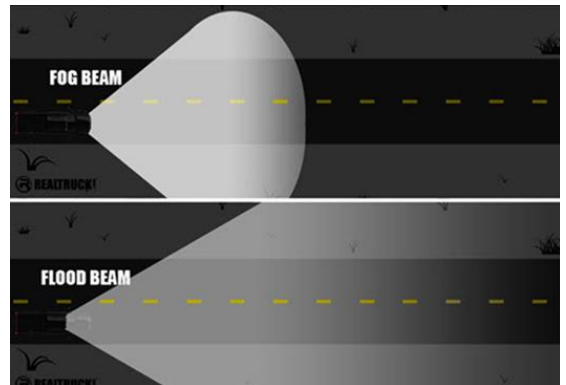

BAR LIGHT

- GT3501 120W 120 Watt LED Bar Light (curved)
- GT3501 180W 180 Watt LED Bar Light (Curved)
- GT3502 240W 240 Watt LED Bar Light (Curved)

Model	GT3501 120W	GT3501 180W	GT3502 240W
LED Power	120W	180W	240W
Dimension	24 Inch	32 Inch	52 Inch
Voltage	10-30V DC	10-30V DC	10-30V DC
Waterproof	IP 67	IP 67	IP 67
CCT	6000K	6000K	6000K
Beam Pattern	Combo	Combo	Combo
Flood	90 Degree	90 Degree	90 Degree
Spot	8 Degree	8 Degree	8 Degree
Body Color	Black	Black	Black
Material	Diecast Aluminum Housing	Diecast Aluminum Housing	Diecast Aluminum Housing
Lens Material	PC	PC	PC
Mounting Brackets	Alu Firm Bracket	Alu Firm Bracket	Alu Firm Bracket

BAR LIGHT

- GT3500 120W 120 Watt Led Bar Light 4D (curved)
- GT3500 180W 180 Watt LED Bar Light 4D (Curved)
- GT3500 240W 240 Watt LED Bar Light 4D Curved)

Model	GT3500 120W	GT3500 180W	GT3500 240W
LED Power	120W	180W	240W
Dimension	24 Inch	32 Inch	52 Inch
Voltage	10-30V DC	10-30V DC	10-30V DC
Waterproof	IP 67	IP 67	IP 67
CCT	6000K	6000K	6000K
Beam Pattern	Flood	Flood	Flood
Flood	90 Degree	90 Degree	90 Degree
Body Color	Black	Black	Black
Material	Diecast Aluminum Housing	Diecast Aluminum Housing	Diecast Aluminum Housing
Lens Material	PC	PC	PC
Mounting Brackets	Alu Firm Bracket	Alu Firm Bracket	Alu Firm Bracket