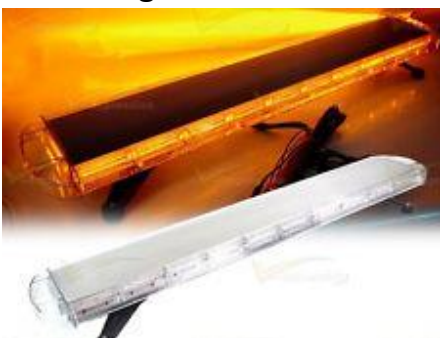

BH 62039 7

Strobe Light 7 LED