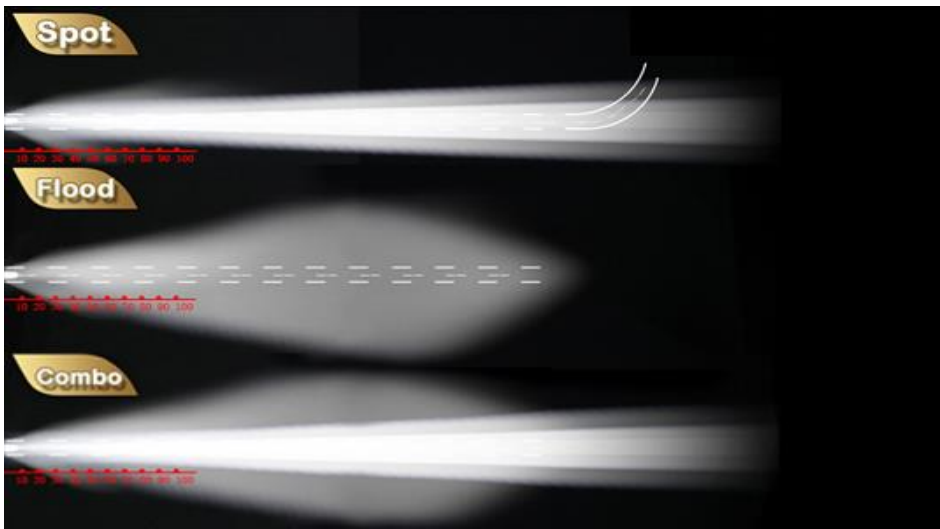

We light up your world

**LED Spot Lights
Brochure 2017**

A8511E
6.2 Inch 51W LED
Spot Light

CH030R
63W/Bush Bar
LED Spot light

CH025
35W HID
Spot Light

CH040R
105W LED
Automotive
Spot Light

LED
SPOT LIGHT

- A8511E 6.2 Inch 51W LED Spot Light - Black
- A8511E-R 6.2 Inch 51W LED Spot Light - Red
- A8511E-Y 6.2 Inch 51W LED Spot Light - Yellow
- CH025 35W HID Spot Light
- CH030B 63W/Bush bar LED Spot Light - Black
- CH030R 63W/Bush bar LED Spot light - Red
- CH040R 105W LED Automotive Spot Light - Red

Model	A8511E/R/Y	CH030R/B	CH040R	CH025
LED Power	51W	63W	105W	35W
Dimension	17 x 9.3 x 4.3 inches	10 x 9.8 x 7.9 inches	10 x 9.8 x 7.9 inches	10 x 9.8 x 7.9 inches
Voltage	10-30V DC	10-30V DC	10-30V DC	10-30V DC
Waterproof	IP 67	IP 67	IP 67	IP 67
CCT	6000K	6000K	6000K	6000K
Beam Pattern	Spot Beam	Spot Beam	Spot Beam	Flood Beam
Spot	30 Degree	30 Degree	30 Degree	60 Degree
Body Color	Black/Red/Yellow	Red/Black	Red	Black
Material	Diecast Aluminum Housing	Diecast Aluminum Housing	Diecast Aluminum Housing	Diecast Aluminum Housing
Lens Material	PC	PC	PC	PC
Mounting Brackets	Alu Firm Bracket	Alu Firm Bracket	Alu Firm Bracket	Alu Firm Bracket